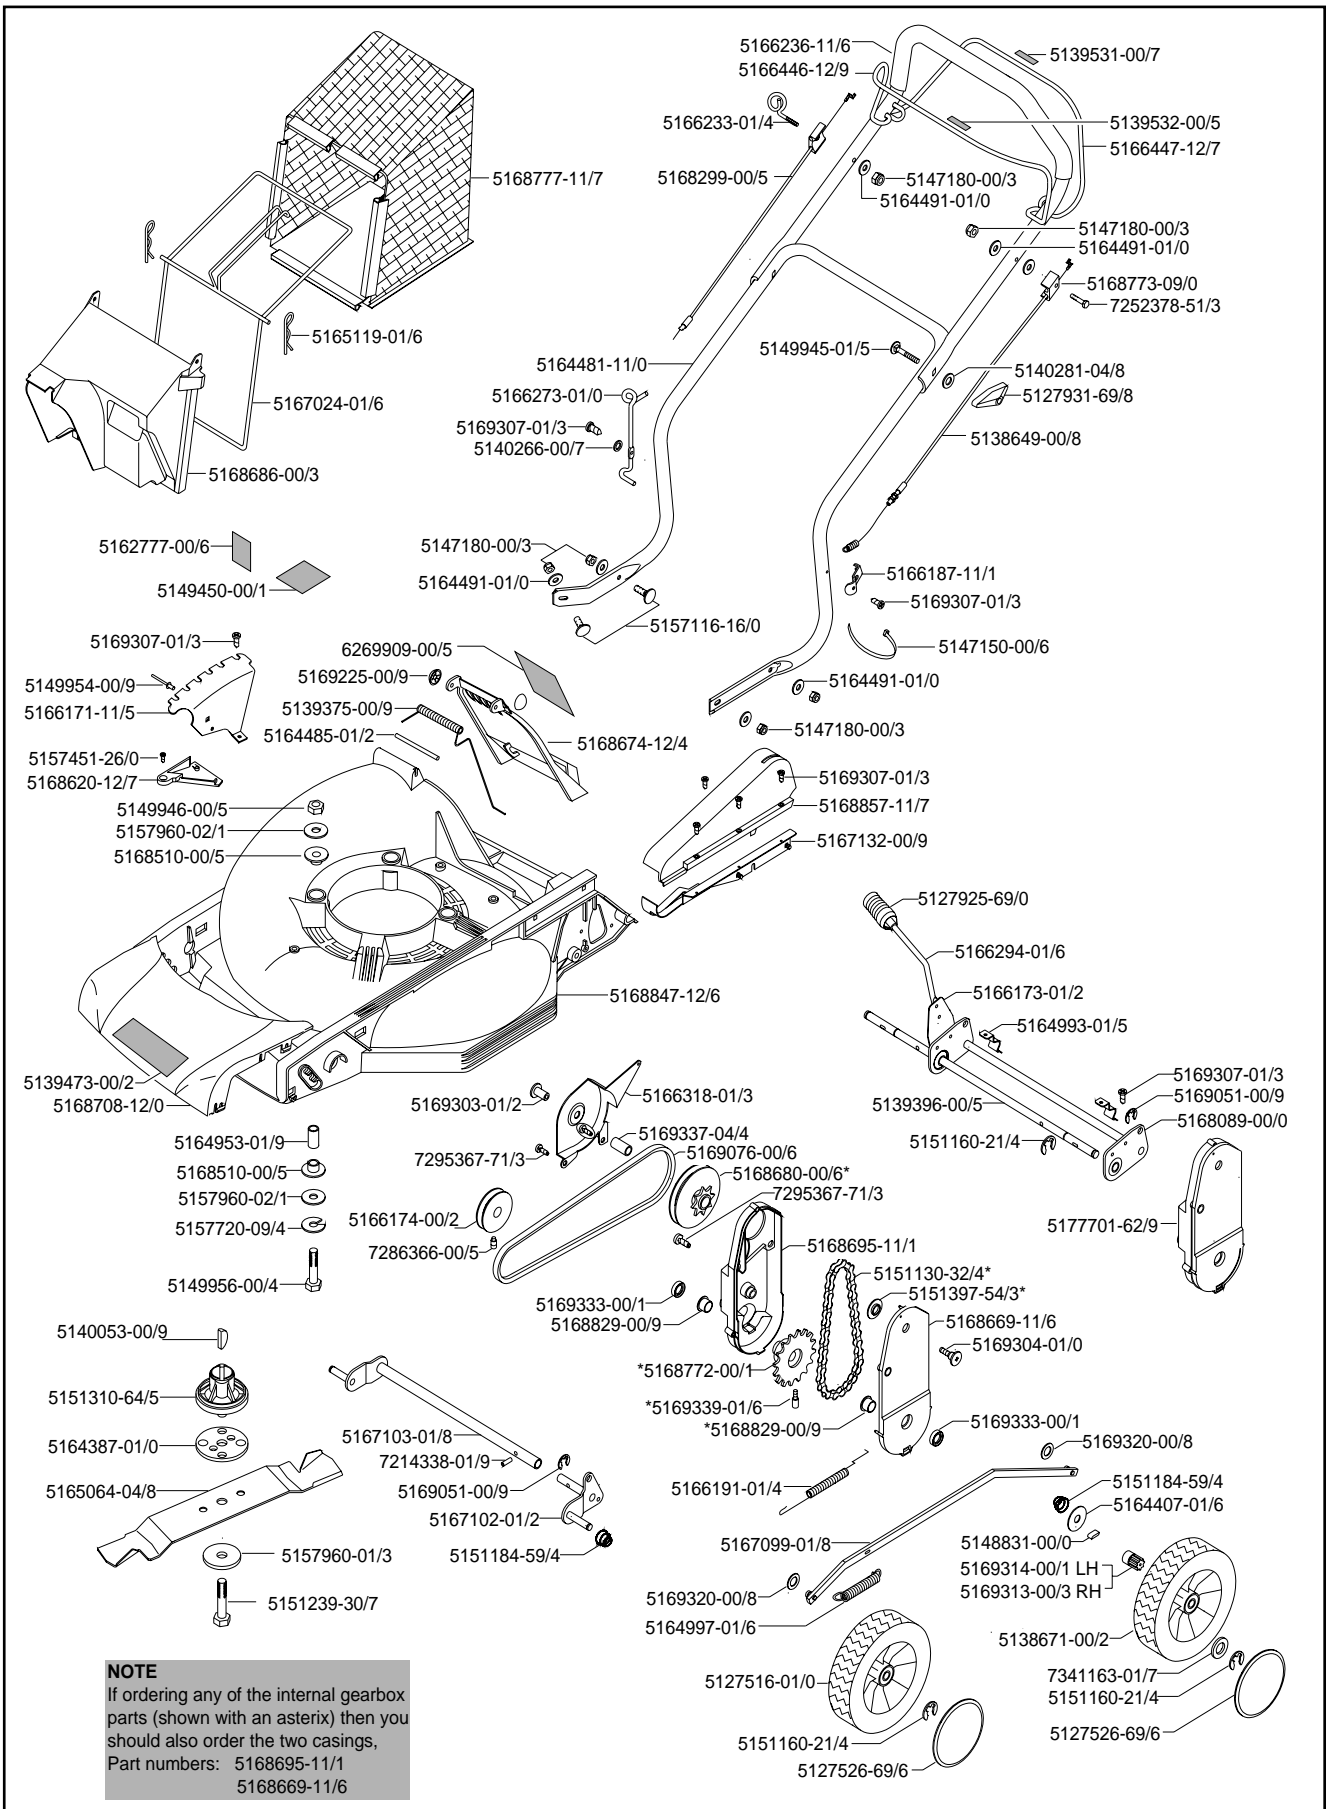

Engine Type

9644845-51

Legend

9644846-51
Centura 40LX Cat

ILLUSTRATED PARTS LIST

9644847-51

Centura 40

NOTE
If ordering any of the internal gearbox parts (shown with an asterisk) then you should also order the two casings, Part numbers: 5168695-11/1
5168669-11/6

ILLUSTRATED PARTS LIST

Engine Type 9644848-51 Centura 40LX

9644849-51 Centura 40LX

NOTE
If ordering any of the internal gearbox parts (shown with an asterix) then you should also order the two casings, Part numbers: 5168695-11/1 5168669-11/6

MODEL Partner 146D

9947328-10

Engine Type B & S 98982

ILLUSTRATED PARTS LIST

NOTE
If ordering any of the internal gearbox parts (shown with an asterisk) then you should also order the two casings, Part numbers: 5168695-11/1
5168669-11/6