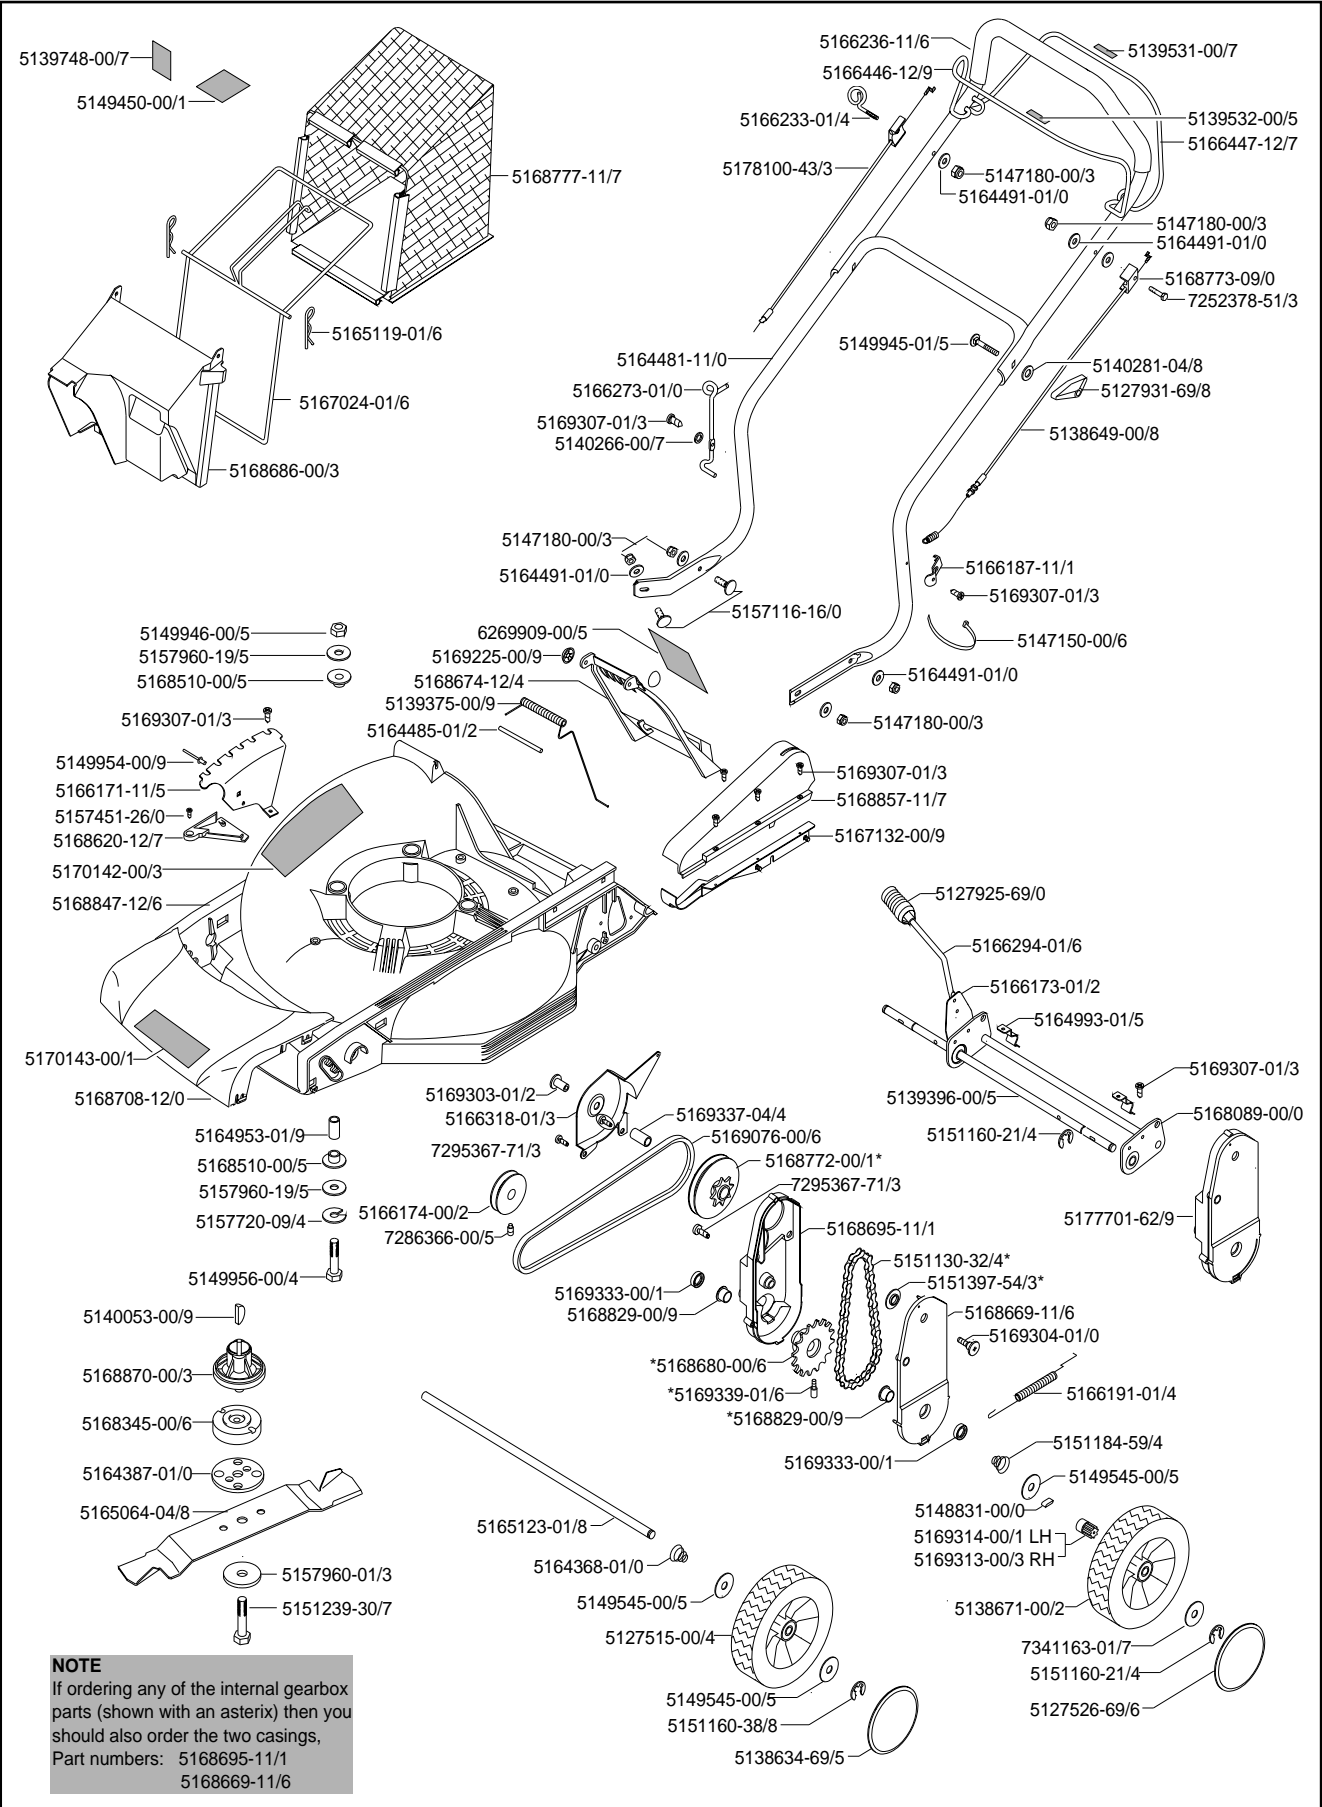

Engine Type

9644845-51

Legend

9644846-51
Centura 40LX Cat

ILLUSTRATED PARTS LIST

9644847-51

Centura 40

NOTE
If ordering any of the internal gearbox parts (shown with an asterisk) then you should also order the two casings, Part numbers: 5168695-11/1
5168669-11/6

ILLUSTRATED PARTS LIST

Engine Type 9644848-51 Centura 40LX

9644849-51 Centura 40LX

NOTE
If ordering any of the internal gearbox parts (shown with an asterix) then you should also order the two casings, Part numbers: 5168695-11/1 5168669-11/6

MODEL Partner 146D

9947328-10

Engine Type B & S 98982

ILLUSTRATED PARTS LIST

NOTE
If ordering any of the internal gearbox parts (shown with an asterisk) then you should also order the two casings, Part numbers: 5168695-11/1
5168669-11/6