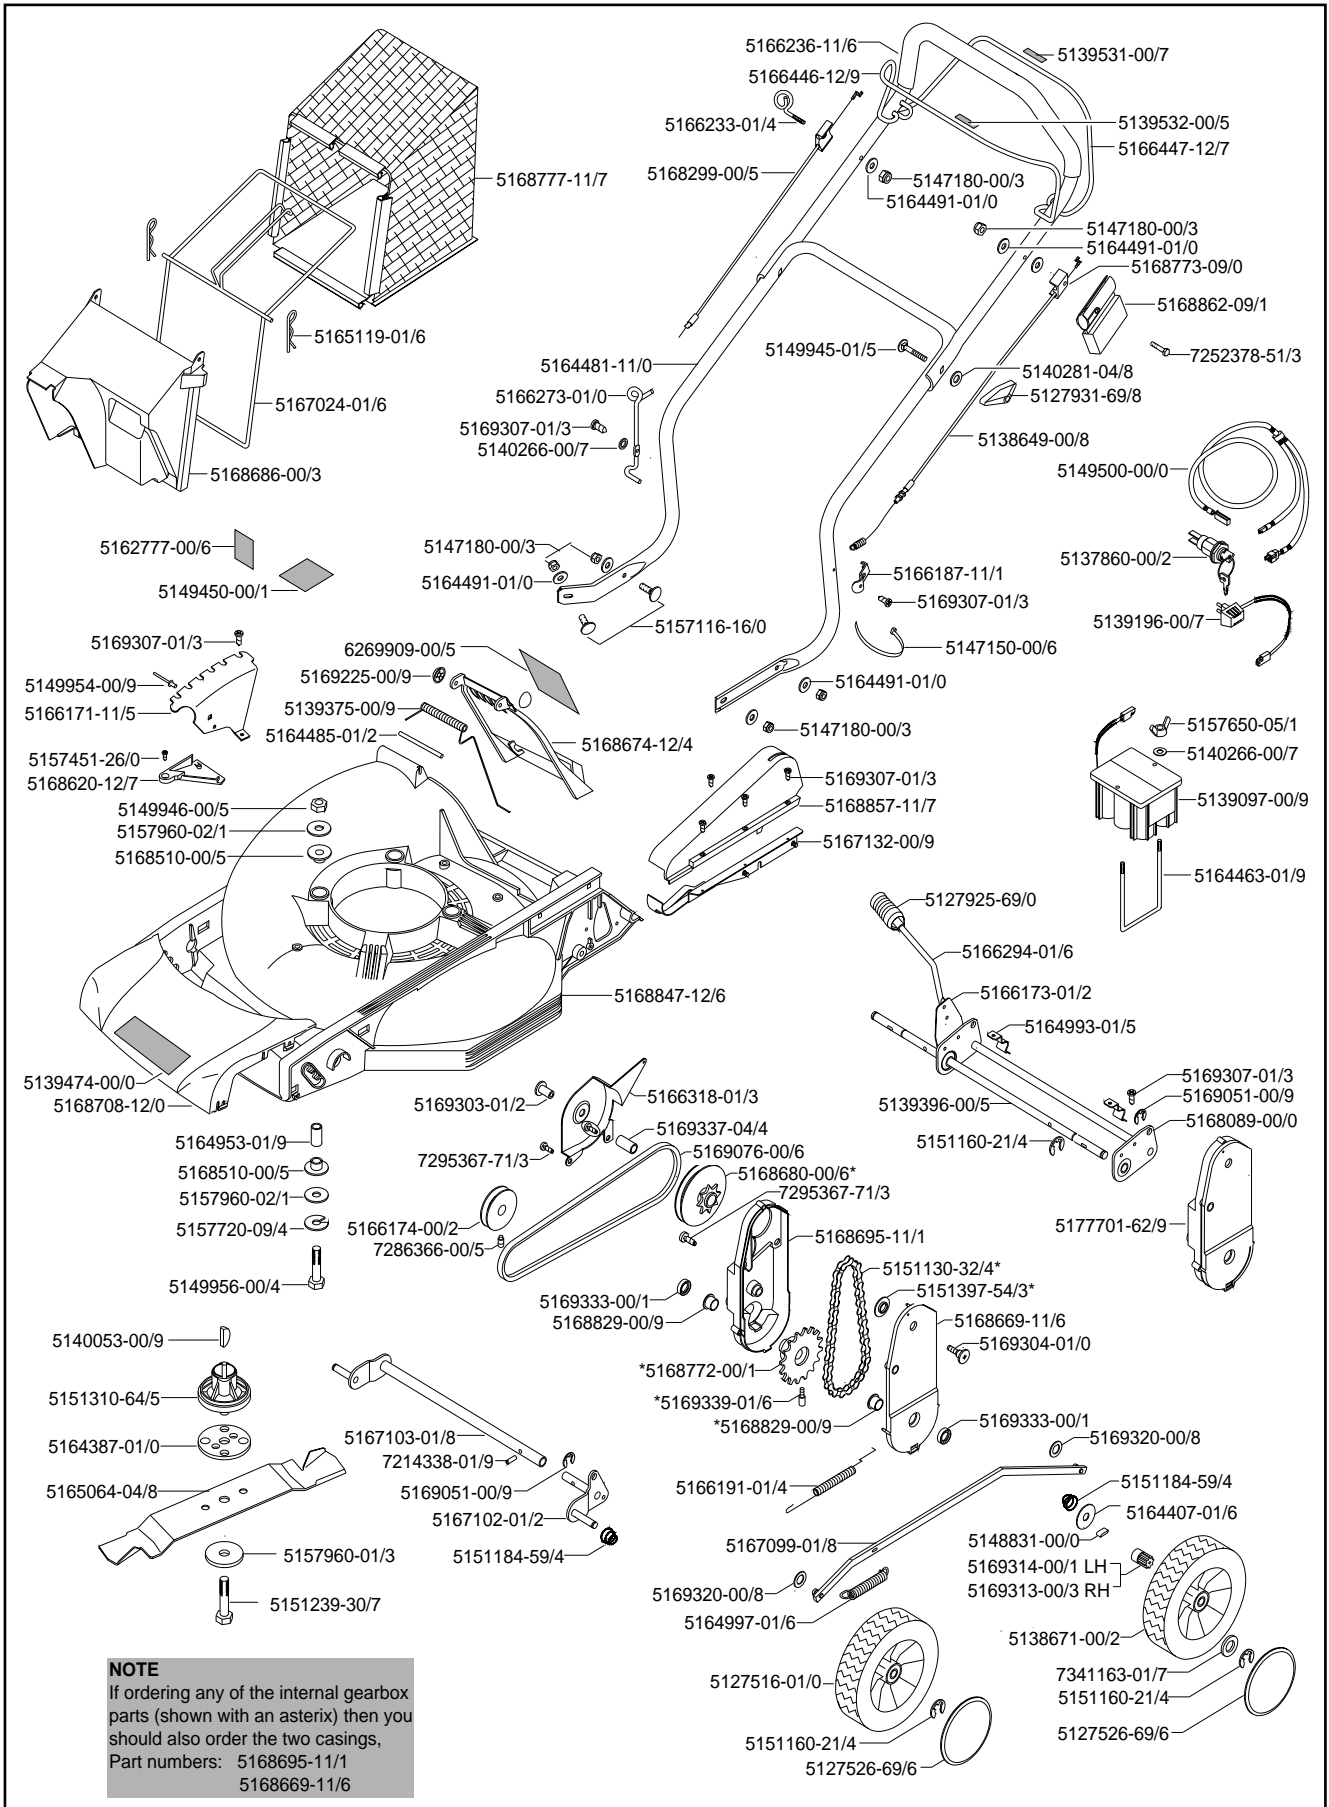

Engine Type

9644845-51

Legend

9644846-51
Centura 40LX Cat

ILLUSTRATED PARTS LIST

9644847-51

Centura 40

NOTE
If ordering any of the internal gearbox parts (shown with an asterisk) then you should also order the two casings, Part numbers: 5168695-11/1
5168669-11/6

ILLUSTRATED PARTS LIST

Engine Type 9644848-51 Centura 40LX

9644849-51 Centura 40LX

NOTE
If ordering any of the internal gearbox parts (shown with an asterix) then you should also order the two casings, Part numbers: 5168695-11/1 5168669-11/6

MODEL Partner 146D

9947328-10

Engine Type B & S 98982

ILLUSTRATED PARTS LIST

NOTE
If ordering any of the internal gearbox parts (shown with an asterisk) then you should also order the two casings, Part numbers: 5168695-11/1
5168669-11/6